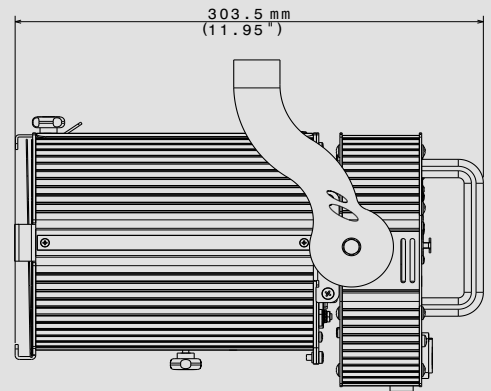

SCENA LED 80

THE SMART REPLACEMENT OF THE
CONVENTIONAL THEATRE LIGHTS
WITH RAIL-MOUNTING OPTIONAL