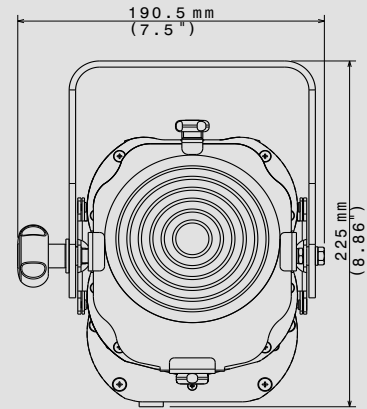

SCENA LED 80

THE SMART REPLACEMENT OF THE
CONVENTIONAL THEATRE LIGHTS
WITH RAIL-MOUNTING OPTIONAL