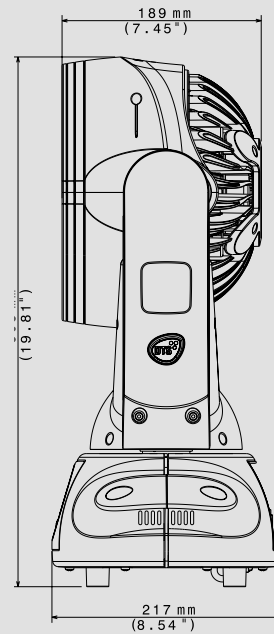

# NICK NRG 1401

THE CREATIVE BEAM/WASH LIGHT  
WITH SINGLE PIXEL CONTROL