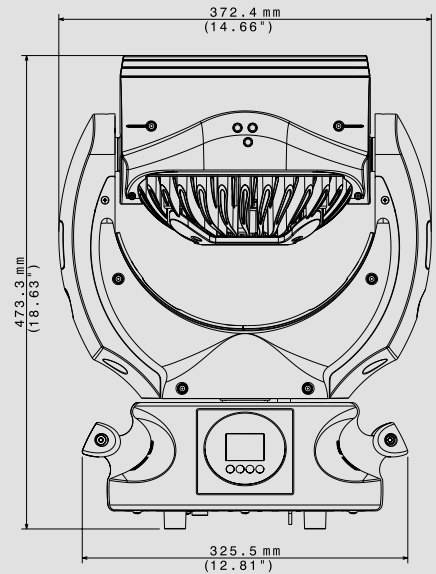

# NICK NRG 1401

THE CREATIVE BEAM/WASH LIGHT  
WITH SINGLE PIXEL CONTROL