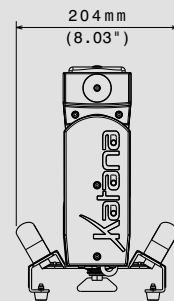

# KATANA

THE BLADE OF LIGHT FEATURING  
WIDE LINEAR ZOOM, SINGLE PIXEL  
CONTROL AND SUPER FAST TILT