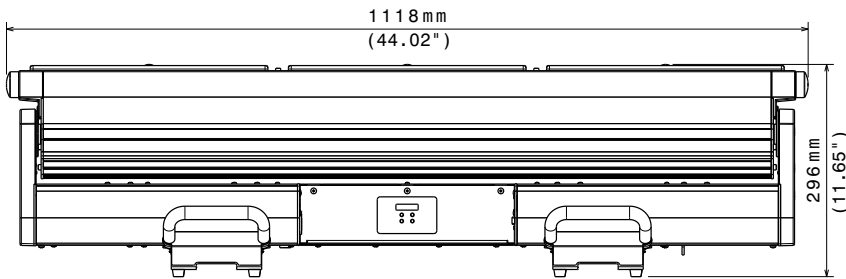

# KATANA

THE BLADE OF LIGHT FEATURING  
WIDE LINEAR ZOOM, SINGLE PIXEL  
CONTROL AND SUPER FAST TILT