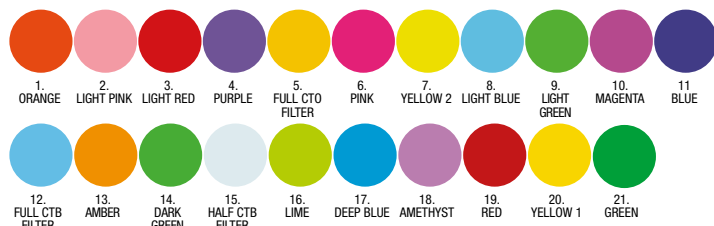

INTERNAL SAFETY DEVICES

- Overvoltage and overtemperature circuits protection

OPERATING TEMPERATURE

-10° / 40° C

PHYSICAL

- IP20
- Weight: 24.4 Kg (53.8 lbs)
- Finishing: Black

ACCESSORIES INCLUDED

- 1 x PowerCON female cable connector (code 0520P014)
- 1 x XLR 5 Pins male cable connector (code 0508B148)
- 1 x XLR 5 Pins female cable connector (code 0508B147)
- 2 x Omega Bracket with "Fast Lock" connection 1/4 turn (code 02K00549)

ACCESSORIES ON REQUEST

- Lamp 440W SIRIUS HRI (code 0505S039)
- Flightcase for 2 units (code 0521C065.2)
- Aliscat clamp for tube diameter 48-51 mm - max. load. 200 Kg (code 0521A033)
- G-QUICK clamp Professional -max. load 100 Kg (code 0521A037)
- Custom gobo for rotating wheel (code 0516R001.58)
- Outdoor DMX cable 2 x 0,25 mm² - Flame retardant (code 0509C158)
- Safety cable 5 x 600 mm - max capacity load 60 Kg (code 0521A038)
- DTS dongle firmware uploader (code 03.LA.206)

PHOTOMETRIC DATA

	mt 5 ft 16.40	mt 15 ft 49.21	mt 25 ft 82.02	mt 50 ft 164.04	mt 100 ft 328.08	
BEAM ANGLE 2°	lux center (lx)	1530000	170000	61200	15300	3825
	foot candles (fc)	142193	15799	5688	1422	355
	diameter (cm)	17	52	87	175	349
	diameter (ft)	0.57	1.72	2.86	5.73	11.45
BEAM ANGLE 39°	lux center (lx)	5300	589	212	53	13
	foot candles (fc)	493	55	20	5	1
	diameter (cm)	354	1062	1771	3541	7082
	diameter (ft)	11.62	34.85	58.09	116.18	232.36

COLOR WHEEL