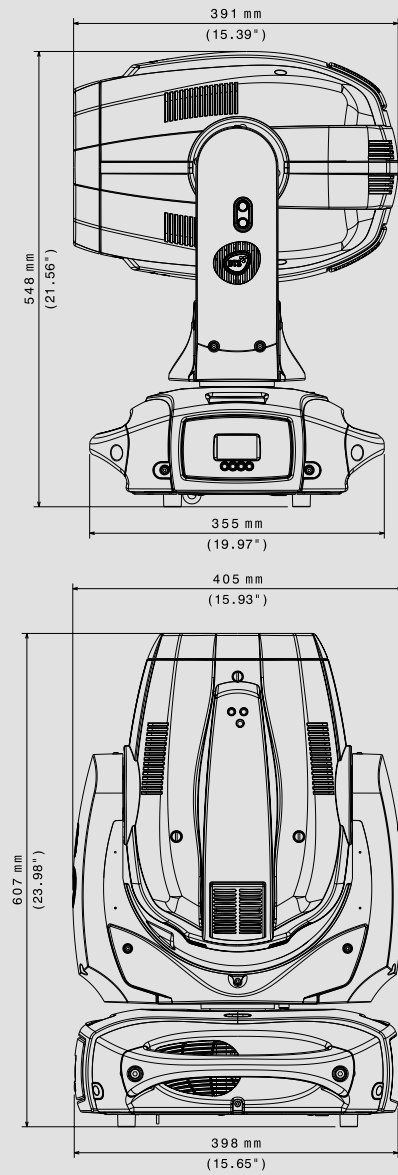

EVO

BEAM AND SPOT MOVING HEAD
PERFECT FOR CONCERTS AND TV
STUDIOS

FEATURES

LAMP

IP20

RDM/DMX

FPR

-10° +40°

PHOTOMETRIC DATA

	mt 5 ft 16.40	mt 15 ft 49.21	mt 25 ft 82.02	mt 50 ft 164.04	mt 100 ft 328.08	
BEAM ANGLE 2°	lux center (lx)	1530000	170000	61200	15300	3825
	foot candles (fc)	142193	15799	5688	1422	355
	diameter (cm)	17	52	87	175	349
	diameter (ft)	0.57	1.72	2.86	5.73	11.45
BEAM ANGLE 39°	lux center (lx)	5300	589	212	53	13
	foot candles (fc)	493	55	20	5	1
	diameter (cm)	354	1062	1771	3541	7082
	diameter (ft)	11.62	34.85	58.09	116.18	232.36