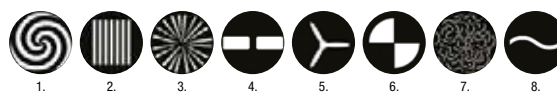

ROTATING GOBO WHEEL